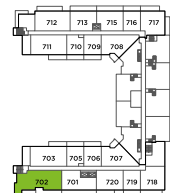

# H 户型

小 4 房 + 2 卫

总面积	
1,560 平方英尺	
室内	户外
1,230 平方英尺	330 平方英尺

## 平面图说明

1. 30" 嵌入式冰箱
2. 30" 5 头燃气炉灶
3. 30" 对流式入墙烤箱
4. 30" 微波炉抽油烟机
5. 24" 嵌入式洗碗机
6. 全尺寸洗衣机及烘干机

第七层

The developer reserves the right to make minor modifications to suite and furniture layout, specifications and floor plans should they be necessary to maintain the high standards of this community. Square footage are based on preliminary measurements and are approximate. E & O.E.