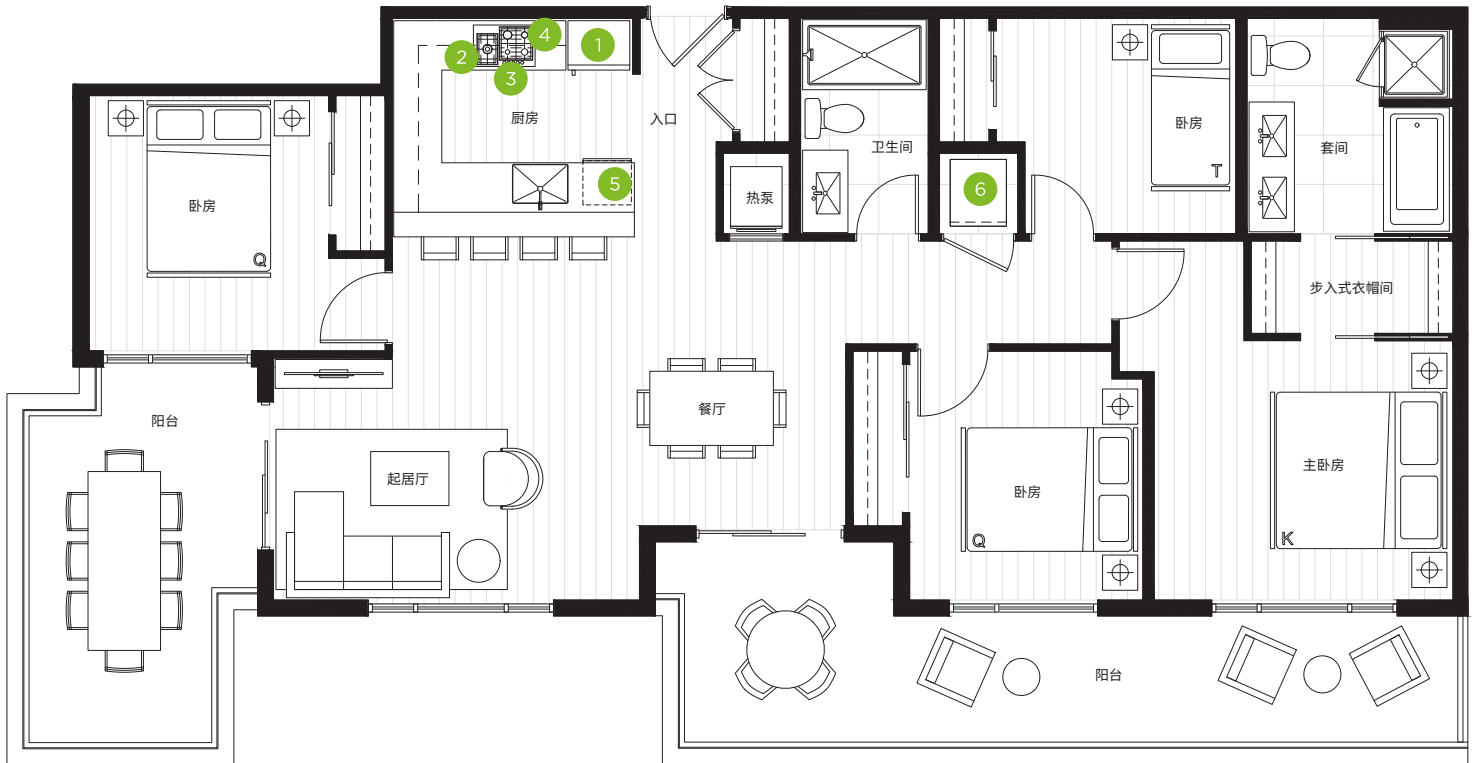

# H 户型

小 4 房 + 2 卫

总面积	
1,560 平方英尺	
室内	户外
1,230 平方英尺	330 平方英尺

## 平面图说明

1. 30" 嵌入式冰箱
2. 30" 5 头燃气炉灶
3. 30" 对流式入墙烤箱
4. 30" 微波炉抽油烟机
5. 24" 嵌入式洗碗机
6. 全尺寸洗衣机及烘干机

第七层

The developer reserves the right to make minor modifications to suite and furniture layout, specifications and floor plans should they be necessary to maintain the high standards of this community. Square footage are based on preliminary measurements and are approximate. E & O.E.