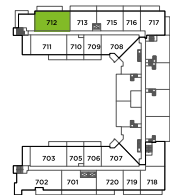

G4 户型

3 房 + 2 卫

总面积	
1,600 平方英尺	
室内	户外
1,070 平方英尺	530 平方英尺

平面图说明

1. 30" 嵌入式冰箱
2. 30" 5 头燃气炉灶
3. 30" 对流式入墙烤箱
4. 30" 微波炉抽油烟机
5. 24" 嵌入式洗碗机
6. 全尺寸洗衣机及烘干机

第七层

The developer reserves the right to make minor modifications to suite and furniture layout, specifications and floor plans should they be necessary to maintain the high standards of this community. Square footage are based on preliminary measurements and are approximate. E & O.E.