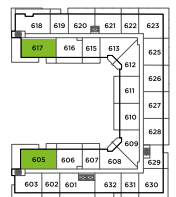

G3 户型

3 房 + 2 卫

总面积	
1,565 平方英尺	
室内	户外
1,095 平方英尺	470 平方英尺

平面图说明

1. 30" 嵌入式冰箱
2. 30" 5 头燃气炉灶
3. 30" 对流式入墙烤箱
4. 30" 微波炉抽油烟机
5. 24" 嵌入式洗碗机
6. 全尺寸洗衣机及烘干机

第六层

The developer reserves the right to make minor modifications to suite and furniture layout, specifications and floor plans should they be necessary to maintain the high standards of this community. Square footage are based on preliminary measurements and are approximate. E & O.E.