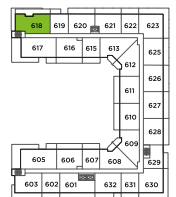

# G 户型

3 房 + 2 卫

总面积	
1,240 平方英尺	
室内	户外
1,010 平方英尺	230 平方英尺

## 平面图说明

1. 30" 嵌入式冰箱
2. 30" 5 头燃气炉灶
3. 30" 对流式入墙烤箱
4. 30" 微波炉抽油烟机
5. 24" 嵌入式洗碗机
6. 全尺寸洗衣机及烘干机

第六层

The developer reserves the right to make minor modifications to suite and furniture layout, specifications and floor plans should they be necessary to maintain the high standards of this community. Square footage are based on preliminary measurements and are approximate. E & O.E.