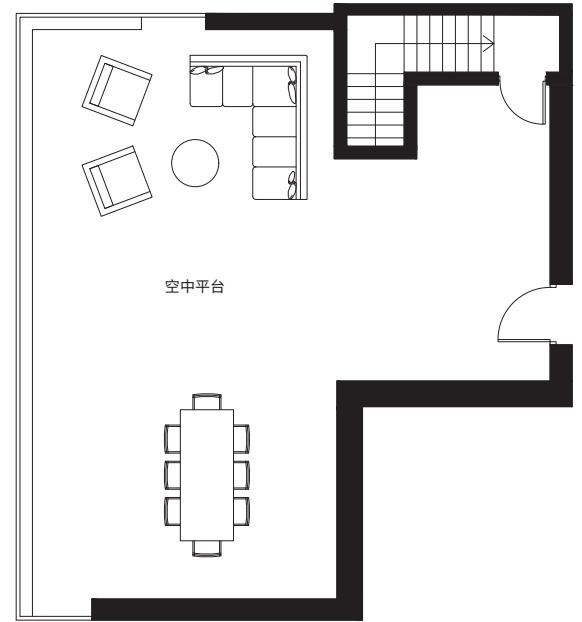

F3 户型

2房 + 2卫 + 空中平台

总面积	
1,665 平方英尺	
室内	户外
800 平方英尺	865 平方英尺

平面图说明

1. 30" 嵌入式冰箱
2. 30" 5 头燃气炉灶
3. 30" 对流式入墙烤箱
4. 30" 微波炉抽油烟机
5. 24" 嵌入式洗碗机
6. 全尺寸洗衣机及烘干机

第六层

The developer reserves the right to make minor modifications to suite and furniture layout, specifications and floor plans should they be necessary to maintain the high standards of this community. Square footage are based on preliminary measurements and are approximate. E & O.E.