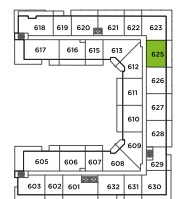

F2 户型

2房 + 2卫 + 空中平台

总面积
1,700 平方英尺

室内 790 平方英尺	户外 910 平方英尺
----------------	----------------

平面图说明

1. 30" 嵌入式冰箱
2. 30" 5头燃气炉灶
3. 30" 对流式入墙烤箱
4. 30" 微波炉抽油烟机
5. 24" 嵌入式洗碗机
6. 全尺寸洗衣机及烘干机

第六层

The developer reserves the right to make minor modifications to suite and furniture layout, specifications and floor plans should they be necessary to maintain the high standards of this community. Square footage are based on preliminary measurements and are approximate. E & O.E.