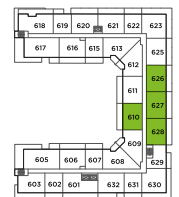

F1 户型

2房 + 2卫 + 空中平台

总面积	
1,705-1,785 平方英尺	
室内	户外
810 平方英尺	895-975 平方英尺

平面图说明

1. 30" 嵌入式冰箱
2. 30" 5头燃气炉灶
3. 30" 对流式入墙烤箱
4. 30" 微波炉抽油烟机
5. 24" 嵌入式洗碗机
6. 全尺寸洗衣机及烘干机

第六层

The developer reserves the right to make minor modifications to suite and furniture layout, specifications and floor plans should they be necessary to maintain the high standards of this community. Square footage are based on preliminary measurements and are approximate. E & O.E.