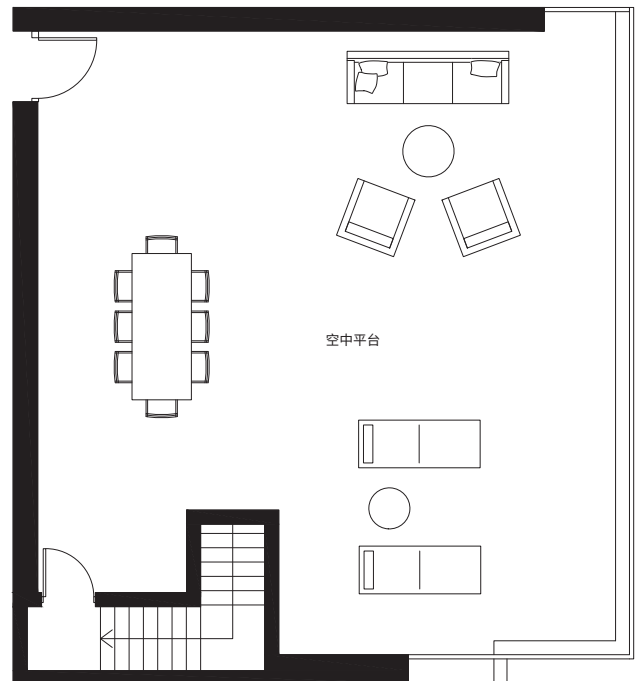

F1 户型

2房 + 2卫 + 空中平台

总面积	
1,705-1,785 平方英尺	
室内	户外
810 平方英尺	895-975 平方英尺

平面图说明

1. 30" 嵌入式冰箱
2. 30" 5头燃气炉灶
3. 30" 对流式入墙烤箱
4. 30" 微波炉抽油烟机
5. 24" 嵌入式洗碗机
6. 全尺寸洗衣机及烘干机

第六层

The developer reserves the right to make minor modifications to suite and furniture layout, specifications and floor plans should they be necessary to maintain the high standards of this community. Square footage are based on preliminary measurements and are approximate. E & O.E.