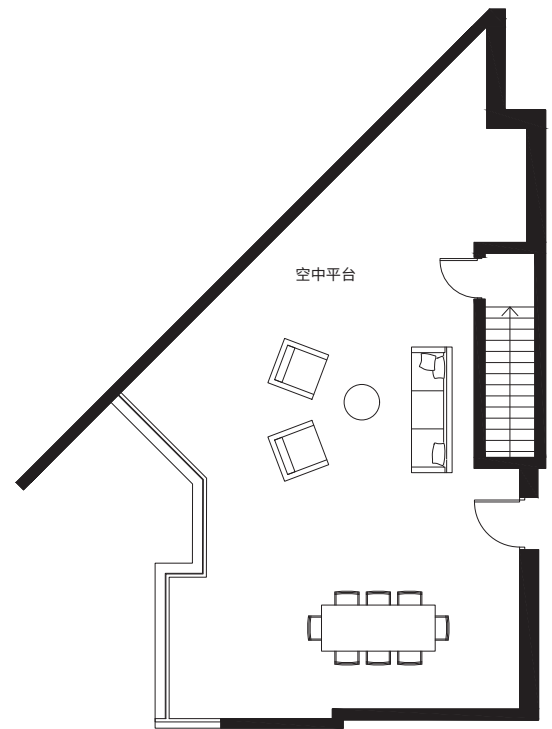

F 户型

2 房 + 书房 + 2 卫 + 空中平台

总面积	
1,630 平方英尺	
室内	户外
870 平方英尺	760 平方英尺

平面图说明

1. 30" 嵌入式冰箱
2. 30" 5 头燃气炉灶
3. 30" 对流式入墙烤箱
4. 30" 微波炉抽油烟机
5. 24" 嵌入式洗碗机
6. 全尺寸洗衣机及烘干机

第六层

The developer reserves the right to make minor modifications to suite and furniture layout, specifications and floor plans should they be necessary to maintain the high standards of this community. Square footage are based on preliminary measurements and are approximate. E & O.E.