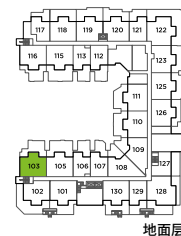

E5 户型

2 房 + 多用途房 + 2 卫

RENT
RIVA
RESIDENCES

总面积	
1,335 平方英尺	
室内	户外
895 平方英尺	440 平方英尺

平面图说明

1. 30" 嵌入式冰箱
2. 30" 5 头燃气炉灶
3. 30" 对流式入墙烤箱
4. 30" 微波炉抽油烟机
5. 24" 嵌入式洗碗机
6. 全尺寸洗衣机及烘干机

The developer reserves the right to make minor modifications to suite and furniture layout, specifications and floor plans should they be necessary to maintain the high standards of this community. Square footage are based on preliminary measurements and are approximate. E & O.E.