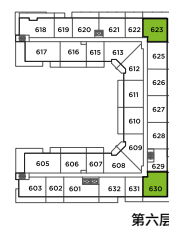

D7 户型

2房 + 2卫

总面积

1,015-1,200 平方英尺

室内

875 平方英尺

户外

140-325 平方英尺

平面图说明

1. 30" 嵌入式冰箱
2. 30" 5头燃气炉灶
3. 30" 对流式入墙烤箱
4. 30" 微波炉抽油烟机
5. 24" 嵌入式洗碗机
6. 全尺寸洗衣机及烘干机

The developer reserves the right to make minor modifications to suite and furniture layout, specifications and floor plans should they be necessary to maintain the high standards of this community. Square footage are based on preliminary measurements and are approximate. E & O.E.