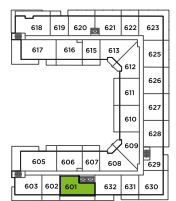

D6 户型

2房 + 2卫

总面积	
1,080-1,090平方英尺	
室内	户外
870 平方英尺	210-220 平方英尺

第七层

第六层

平面图说明

1. 30" 嵌入式冰箱
2. 30" 5头燃气炉灶
3. 30" 对流式入墙烤箱
4. 30" 微波炉抽油烟机
5. 24" 嵌入式洗碗机
6. 全尺寸洗衣机及烘干机

The developer reserves the right to make minor modifications to suite and furniture layout, specifications and floor plans should they be necessary to maintain the high standards of this community. Square footage are based on preliminary measurements and are approximate. E & O.E.