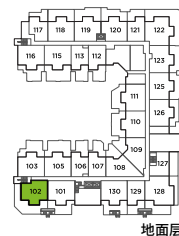

D4 户型

2房 + 2卫

RENT
RIVA
RESIDENCES

总面积

1,520 平方英尺

室内

860 平方英尺

户外

660 平方英尺

平面图说明

1. 30" 嵌入式冰箱
2. 30" 5头燃气炉灶
3. 30" 对流式入墙烤箱
4. 30" 微波炉抽油烟机
5. 24" 嵌入式洗碗机
6. 全尺寸洗衣机及烘干机

The developer reserves the right to make minor modifications to suite and furniture layout, specifications and floor plans should they be necessary to maintain the high standards of this community. Square footage are based on preliminary measurements and are approximate. E & O.E.