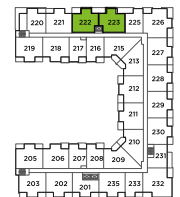

D3 户型

2房 + 2卫

总面积

970-1,275 平方英尺

室内

840 平方英尺

户外

130-435 平方英尺

第五层

第三层

第二层

地面层

平面图说明

1. 30" 嵌入式冰箱
2. 30" 5头燃气炉灶
3. 30" 对流式入墙烤箱
4. 30" 微波炉抽油烟机
5. 24" 嵌入式洗碗机
6. 全尺寸洗衣机及烘干机

The developer reserves the right to make minor modifications to suite and furniture layout, specifications and floor plans should they be necessary to maintain the high standards of this community. Square footage are based on preliminary measurements and are approximate. E & O.E.