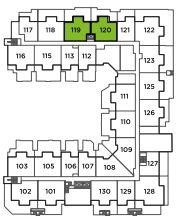

D3 户型

2房 + 2卫

总面积

970-1,275 平方英尺

室内

840 平方英尺

户外

130-435 平方英尺

第五层

第三层

第二层

地面层

平面图说明

1. 30" 嵌入式冰箱
2. 30" 5头燃气炉灶
3. 30" 对流式入墙烤箱
4. 30" 微波炉抽油烟机
5. 24" 嵌入式洗碗机
6. 全尺寸洗衣机及烘干机

The developer reserves the right to make minor modifications to suite and furniture layout, specifications and floor plans should they be necessary to maintain the high standards of this community. Square footage are based on preliminary measurements and are approximate. E & O.E.