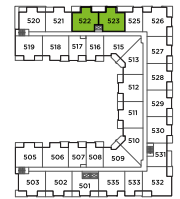

D3 户型

2房 + 2卫

总面积

970-1,275 平方英尺

室内

840 平方英尺

户外

130-435 平方英尺

第五层

第三层

第二层

地面层

平面图说明

1. 30" 嵌入式冰箱
2. 30" 5头燃气炉灶
3. 30" 对流式入墙烤箱
4. 30" 微波炉抽油烟机
5. 24" 嵌入式洗碗机
6. 全尺寸洗衣机及烘干机

The developer reserves the right to make minor modifications to suite and furniture layout, specifications and floor plans should they be necessary to maintain the high standards of this community. Square footage are based on preliminary measurements and are approximate. E & O.E.