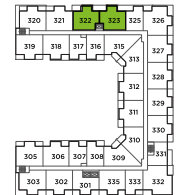

D3 户型

2房 + 2卫

总面积

970-1,275 平方英尺

室内

840 平方英尺

户外

130-435 平方英尺

第五层

第三层

第二层

地面层

平面图说明

1. 30" 嵌入式冰箱
2. 30" 5头燃气炉灶
3. 30" 对流式入墙烤箱
4. 30" 微波炉抽油烟机
5. 24" 嵌入式洗碗机
6. 全尺寸洗衣机及烘干机

The developer reserves the right to make minor modifications to suite and furniture layout, specifications and floor plans should they be necessary to maintain the high standards of this community. Square footage are based on preliminary measurements and are approximate. E & O.E.