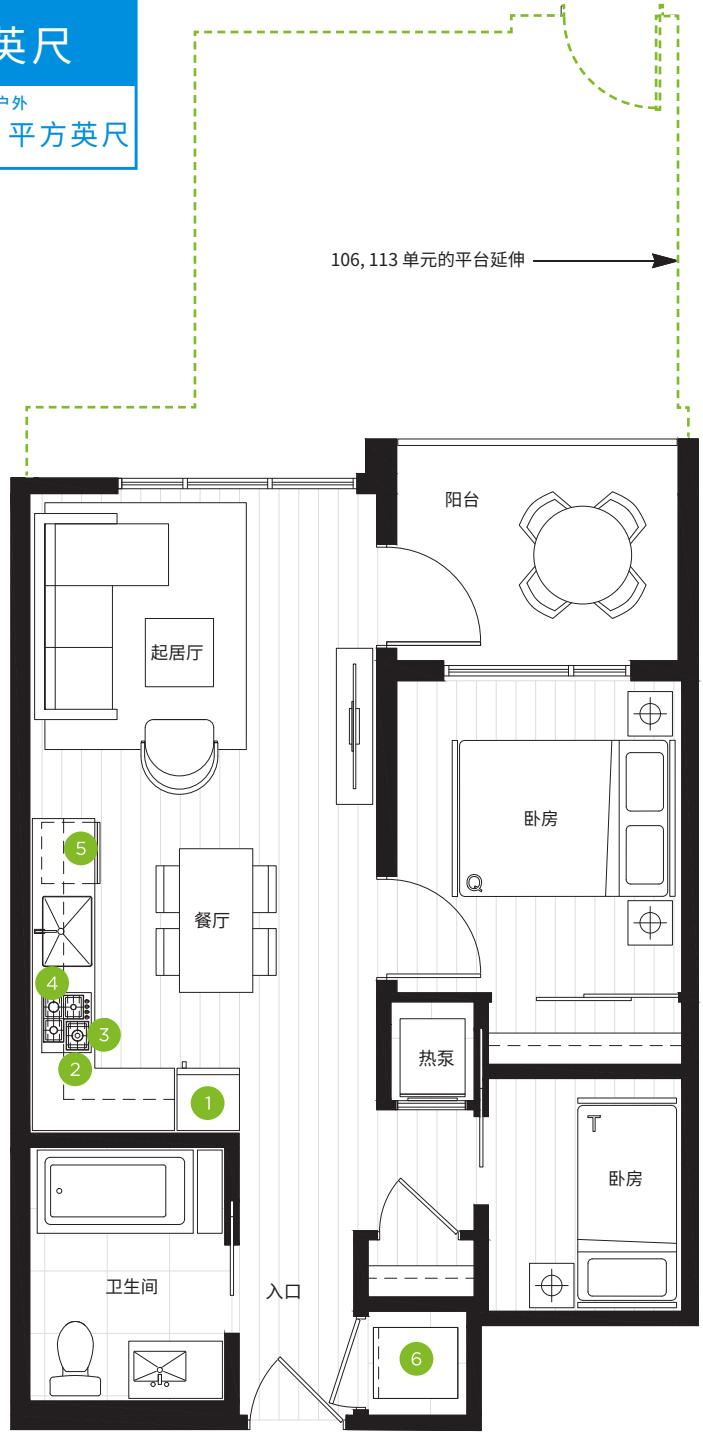

C 户型

小2房 + 1 卫

总面积	
635-855 平方英尺	
室内	户外
575 平方英尺	60-280 平方英尺

平面图说明

1. 24" 嵌入式冰箱
2. 24" 4头燃气炉灶
3. 24" 对流式入墙烤箱
4. 24" 微波炉抽油烟机
5. 24" 嵌入式洗碗机
6. 全尺寸洗衣机及烘干机

The developer reserves the right to make minor modifications to suite and furniture layout, specifications and floor plans should they be necessary to maintain the high standards of this community. Square footage are based on preliminary measurements and are approximate. E & O.E.