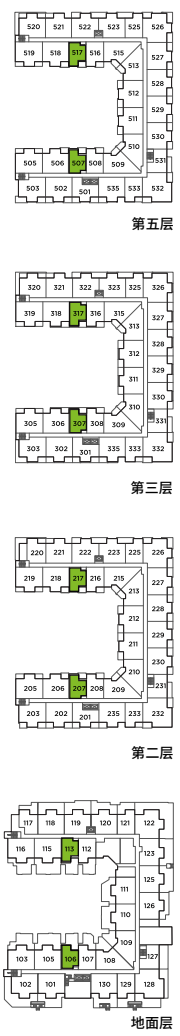

C 户型

小2房 + 1 卫

总面积	
635-855 平方英尺	
室内	户外
575 平方英尺	60-280 平方英尺

平面图说明

1. 24" 嵌入式冰箱
2. 24" 4头燃气炉灶
3. 24" 对流式入墙烤箱
4. 24" 微波炉抽油烟机
5. 24" 嵌入式洗碗机
6. 全尺寸洗衣机及烘干机

The developer reserves the right to make minor modifications to suite and furniture layout, specifications and floor plans should they be necessary to maintain the high standards of this community. Square footage are based on preliminary measurements and are approximate. E & O.E.