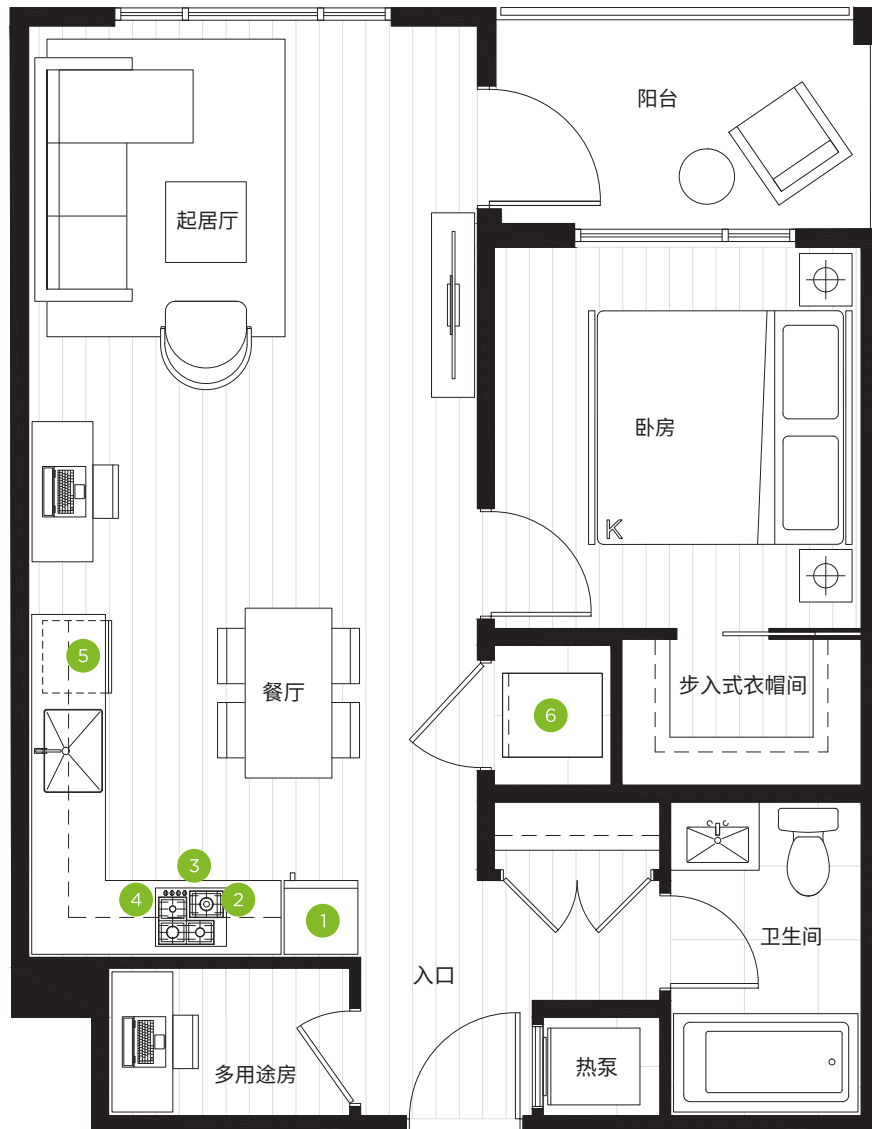

B1 户型

1 房 + 多用途房 + 1 卫

总面积	
700 平方英尺	
室内	户外
650 平方英尺	50 平方英尺

平面图说明

1. 24" 嵌入式冰箱
2. 24" 4 头燃气炉灶
3. 24" 对流式入墙烤箱
4. 24" 微波炉抽油烟机
5. 24" 嵌入式洗碗机
6. 全尺寸洗衣机及烘干机

第二层

The developer reserves the right to make minor modifications to suite and furniture layout, specifications and floor plans should they be necessary to maintain the high standards of this community. Square footage are based on preliminary measurements and are approximate. E & O.E.