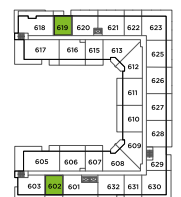

# A3 户型

1房 + 1卫

总面积	
610-665 平方英尺	
室内	户外
550 平方英尺	60-115 平方英尺

602 单元的平台延伸

## 平面图说明

1. 24" 嵌入式冰箱
2. 24" 4头燃气炉灶
3. 24" 对流式入墙烤箱
4. 24" 微波炉抽油烟机
5. 24" 嵌入式洗碗机
6. 全尺寸洗衣机及烘干机

第六层

The developer reserves the right to make minor modifications to suite and furniture layout, specifications and floor plans should they be necessary to maintain the high standards of this community. Square footage are based on preliminary measurements and are approximate. E & O.E.