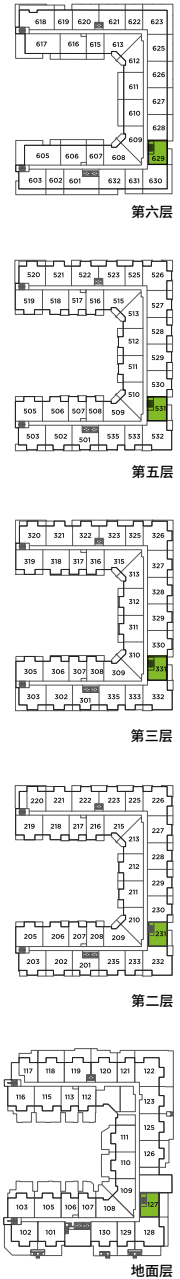

# A2 户型

1房 + 1卫

总面积	
655-855 平方英尺	
室内	户外
565 平方英尺	90-290 平方英尺

### 平面图说明

1. 24" 嵌入式冰箱
2. 24" 4头燃气炉灶
3. 24" 对流式入墙烤箱
4. 24" 微波炉抽油烟机
5. 24" 嵌入式洗碗机
6. 全尺寸洗衣机及烘干机

The developer reserves the right to make minor modifications to suite and furniture layout, specifications and floor plans should they be necessary to maintain the high standards of this community. Square footage are based on preliminary measurements and are approximate. E & O.E.